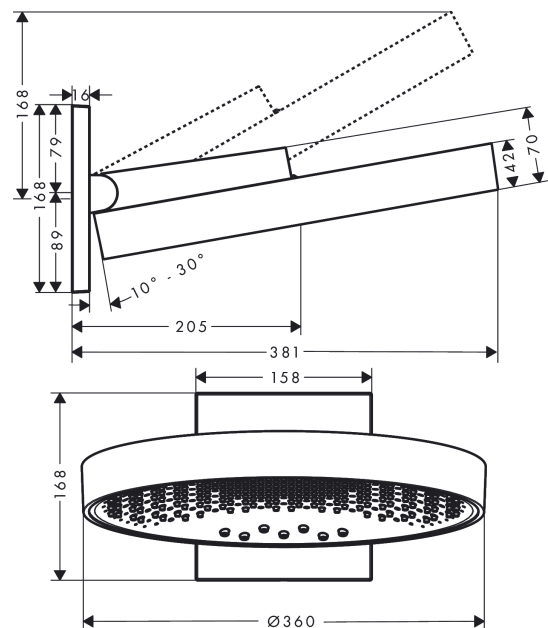

Rainfinity

Overhead shower 360 3jet with wall connector

Surfaces: **Brushed Bronze** Article Number: **26234140**

Description

product features

- consists of: overhead shower, wall connector
- shower head size: 360 mm
- spray type: PowderRain, Intense PowderRain, RainStream
- projection 381 mm
- middle spray disc: 205 mm
- frame: metal
- material spray disc: aluminium
- spray disc surface: graphite
- shower head vertically inclinable by 10-30°
- maximum flow rate at 3 bar: 28,1 l/min
- flow rate PowderRain spray (at 3 bar): 20 l/min
- flow rate Intense PowderRain (at 3 bar): 18 l/min
- flow rate RainStream spray (at 3 bar): 16 l/min
- minimum flow pressure: 1,7 bar
- the 3 spray zones must be controlled via 3 valves or a diverter valve with 3 outlets
- overhead shower removable for cleaning
- installation: wall-mounted - for installation on iBox
- connection dimension: DN15

Technology

Design awards

Product image

Scale drawing

Rainfinity
Overhead shower 360 3jet with wall connector
 Surfaces: **Brushed Bronze** Article Number: **26234140**

Flowchart

The consumption was measured in combination with the appropriate fittings (thermostat/mixer/in-wall valve) to reflect actual application in practice.