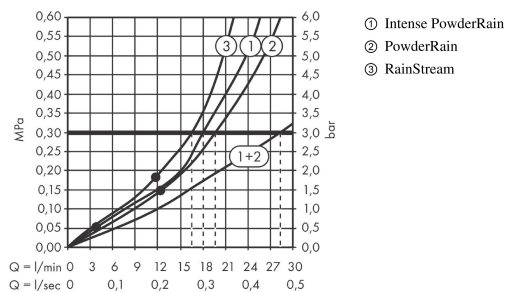

Rainfinity

Overhead shower 360 3jet with wall connector

Surfaces: **Brushed Bronze** Article Number: **26234140**

Description

product features

- consists of: overhead shower, wall connector
- shower head size: 360 mm
- spray type: PowderRain, Intense PowderRain, RainStream
- projection 381 mm
- middle spray disc: 205 mm
- frame: metal
- material spray disc: aluminium
- spray disc surface: graphite
- shower head vertically inclinable by 10-30°
- maximum flow rate at 3 bar: 28,1 l/min
- flow rate PowderRain spray (at 3 bar): 20 l/min
- flow rate Intense PowderRain (at 3 bar): 18 l/min
- flow rate RainStream spray (at 3 bar): 16 l/min
- minimum flow pressure: 1,7 bar
- the 3 spray zones must be controlled via 3 valves or a diverter valve with 3 outlets
- overhead shower removable for cleaning
- installation: wall-mounted - for installation on iBox
- connection dimension: DN15

Technology

Design awards

Product image

Scale drawing

Rainfinity
Overhead shower 360 3jet with wall connector
 Surfaces: **Brushed Bronze** Article Number: **26234140**

Flowchart

The consumption was measured in combination with the appropriate fittings (thermostat/mixer/in-wall valve) to reflect actual application in practice.